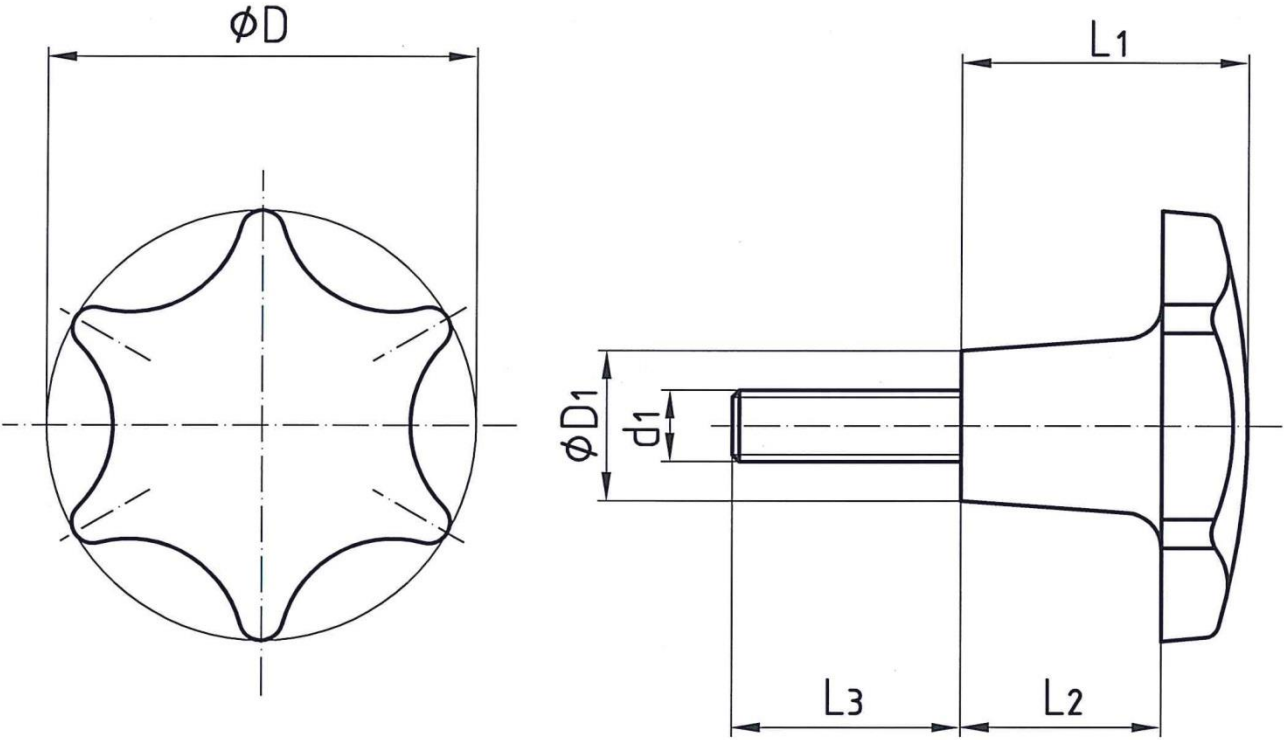

Star-shaped plastic handles with nut

Product No.	Name	Size $\varnothing d_1$	Size $\varnothing D$	Size $\varnothing D_1$	Thread length L_1	Thread length L_2	Thread length L_3	Color
114090046	Star-shaped handle with nut M5	M5	30	12	25	18	15	Black
114090047	Star-shaped handle with nut M6	M6	40	14	30	21	18	Black
114090035	Star-shaped handle with nut M8	M8	50	17	35	25	22	Black
114090036	Star-shaped handle with nut M10	M10	60	21	40	28	25	Black
114090037	Star-shaped handle with nut M12	M12	68	25	45	31	28	Black

Plastic balls

Product No.	Name	Size $\varnothing d_1$	Size $\varnothing d_2$	Size $\varnothing D$	Thread length L_1	Thread length L_2	Color
114090151	ball M4x0,70-6H	M4	5	10	9	7	Black
114090180	ball M6	M6	8	16	15	11	Black
114090179	ball M8	M8	12	20	18	13	Black
114090158	ball M8	M8	15	25	22,5	16	Black
114090173	ball M10x1,5-6H	M10	18	32	29,5	20,5	Black
114090176	ball M12x1,75-6H	M12	22	40	37	22	Black
114090177	ball M16	M16	27	50	46	28	Black
114090052	ball M5	M5	6	12	11	9	Red

Clearance sale**Plastic clamping lever with screw**

Product No.	Name	Size $\varnothing d_1$	Size $\varnothing D$	Thread length a	Thread length L	Color
114090231	Clamping lever with screw M6	M6	19	60	10,5	Black
114090231	Clamping lever with screw M6	M6	19	60	10,5	Red
114090231	Clamping lever with screw M6	M6	19	60	10,5	Yellow
114090235	Clamping lever with screw M6	M6	19	60	15	Black
114090233	Clamping lever with screw M10	M10	27	80	18	Yellow
114090258	Clamping lever with screw M12	M12	30	90	21,5	Black
114090234	Clamping lever with screw M12	M12	30	90	21,5	Red
114090238	Clamping lever with screw M12	M12	30	90	21,5	Black

Plastic clamping lever with nut

Product No.	Name	Size $\varnothing d_1$	Size $\varnothing D$	Thread length a	Thread length L	Color
114090246	Clamping lever with nut M8	M8	23	70	22	Black

Star-shaped plastic handles with screw