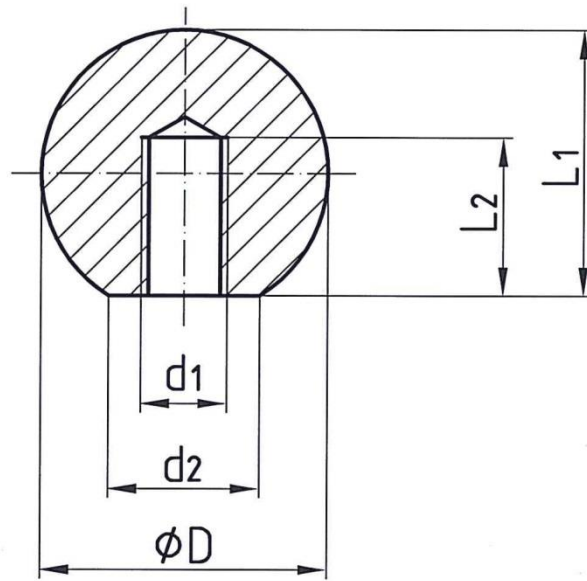

Plastic balls