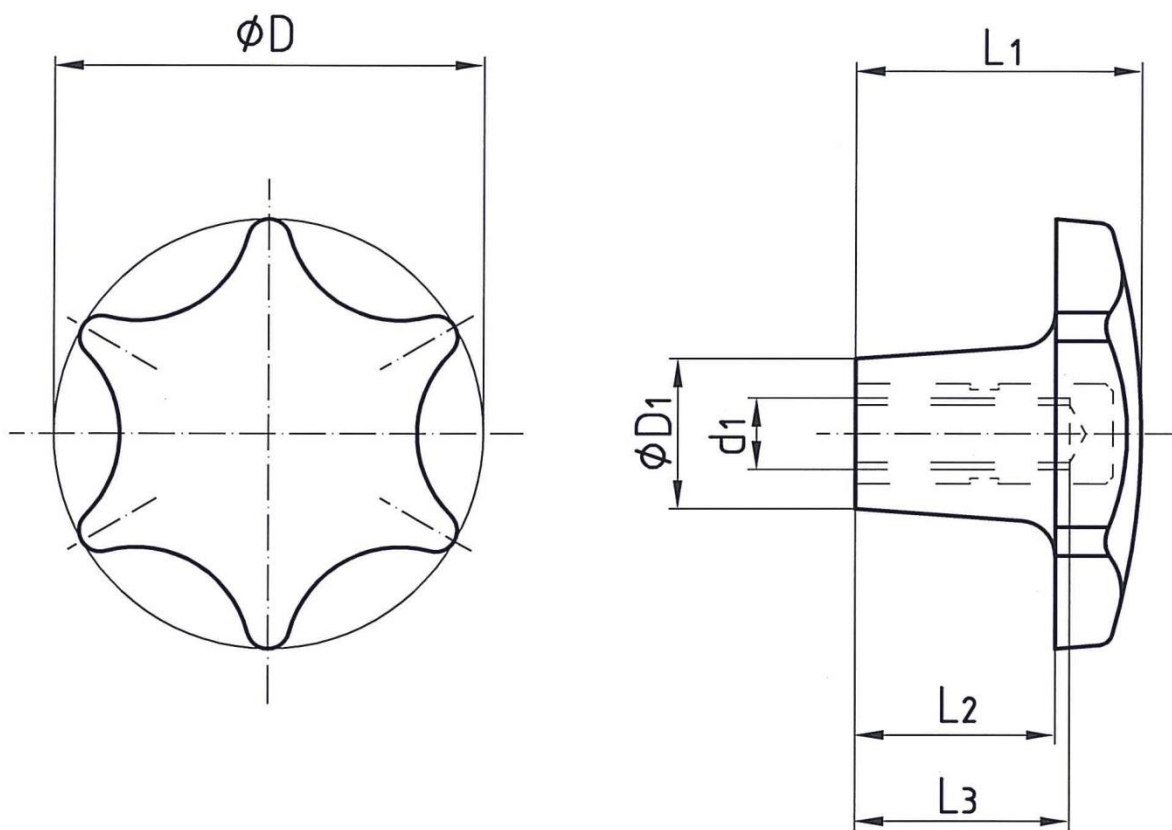

Star-shaped plastic handles with nut