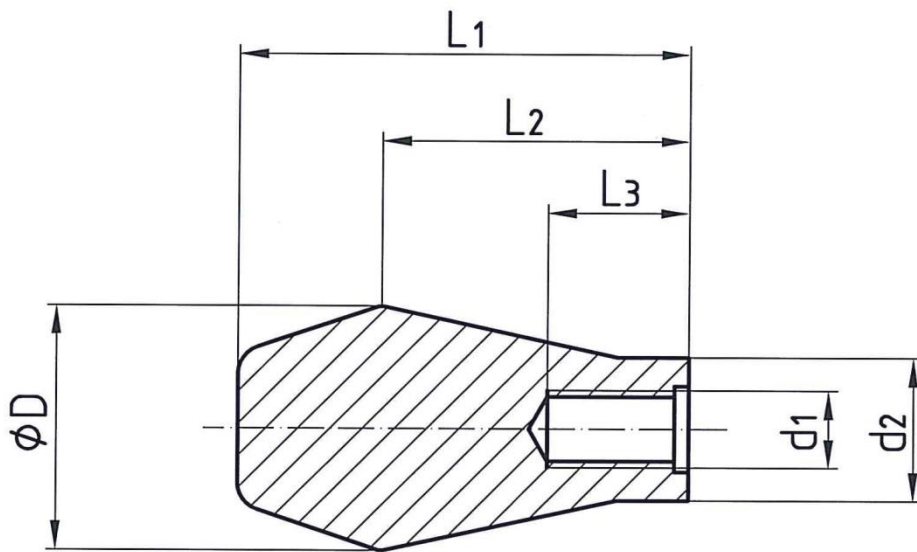

Plastic tapered handles