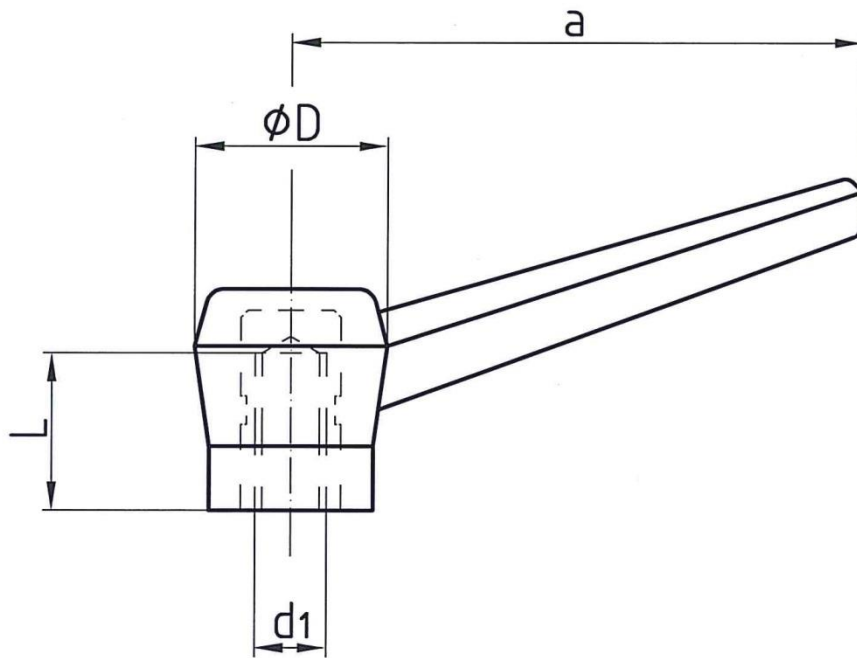

Plastic balls

Product No.	Name	Size $\varnothing d_1$	Size $\varnothing d_2$	Size $\varnothing D$	Thread length L_1	Thread length L_2	Color
114090151	ball M4x0,70-6H	M4	5	10	9	7	Black
114090180	ball M6	M6	8	16	15	11	Black
114090179	ball M8	M8	12	20	18	13	Black
114090158	ball M8	M8	15	25	22,5	16	Black
114090173	ball M10x1,5-6H	M10	18	32	29,5	20,5	Black
114090176	ball M12x1,75-6H	M12	22	40	37	22	Black
114090177	ball M16	M16	27	50	46	28	Black
114090052	ball M5	M5	6	12	11	9	Red

Clearance sale**Plastic clamping lever with screw**

Product No.	Name	Size $\varnothing d_1$	Size $\varnothing D$	Thread length a	Thread length L	Color
114090231	Clamping lever with screw M6	M6	19	60	10,5	Black
114090231	Clamping lever with screw M6	M6	19	60	10,5	Red
114090231	Clamping lever with screw M6	M6	19	60	10,5	Yellow
114090235	Clamping lever with screw M6	M6	19	60	15	Black
114090233	Clamping lever with screw M10	M10	27	80	18	Yellow
114090258	Clamping lever with screw M12	M12	30	90	21,5	Black
114090234	Clamping lever with screw M12	M12	30	90	21,5	Red
114090238	Clamping lever with screw M12	M12	30	90	21,5	Black

Plastic clamping lever with nut

Product No.	Name	Size $\varnothing d_1$	Size $\varnothing D$	Thread length a	Thread length L	Color
114090246	Clamping lever with nut M8	M8	23	70	22	Black

Star-shaped plastic handles with screw

Star-shaped plastic handles with nut

Plastic balls

Plastic tapered handles

Plastic clamping lever with nut

Plastic clamping lever with screw