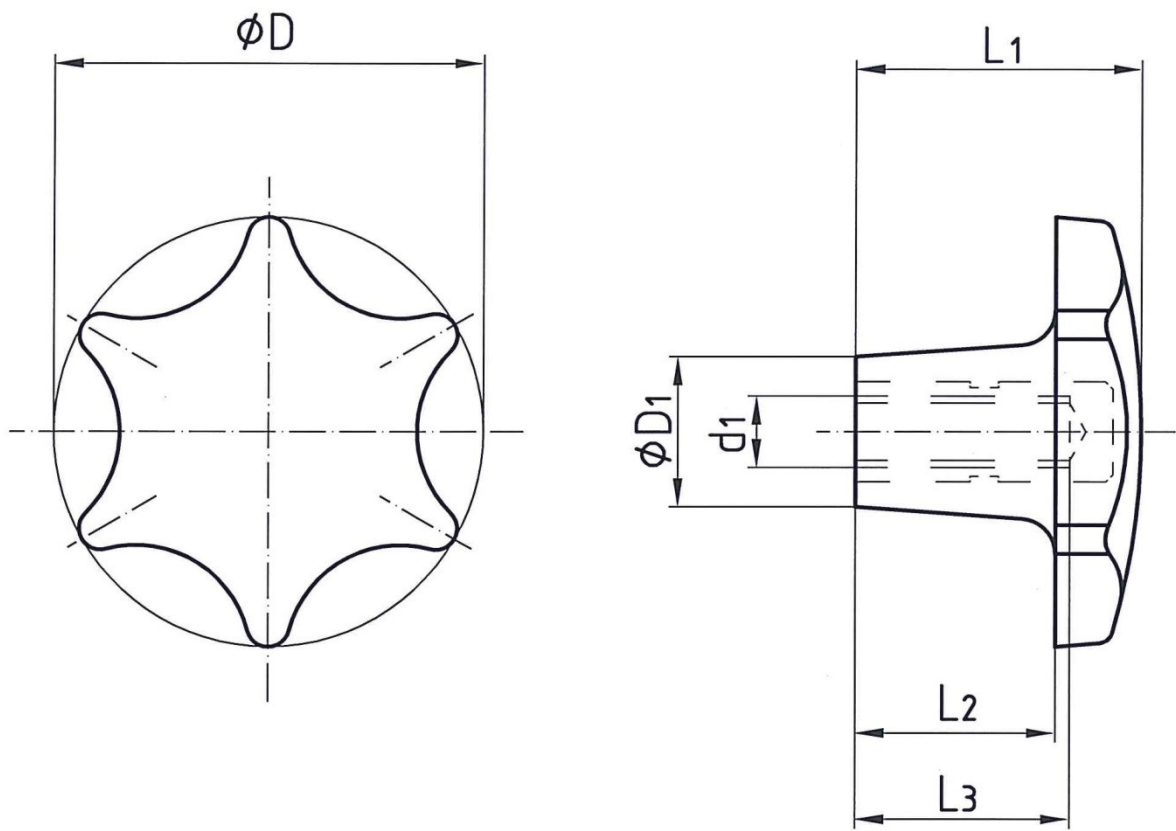

Star-shaped plastic handles with nut