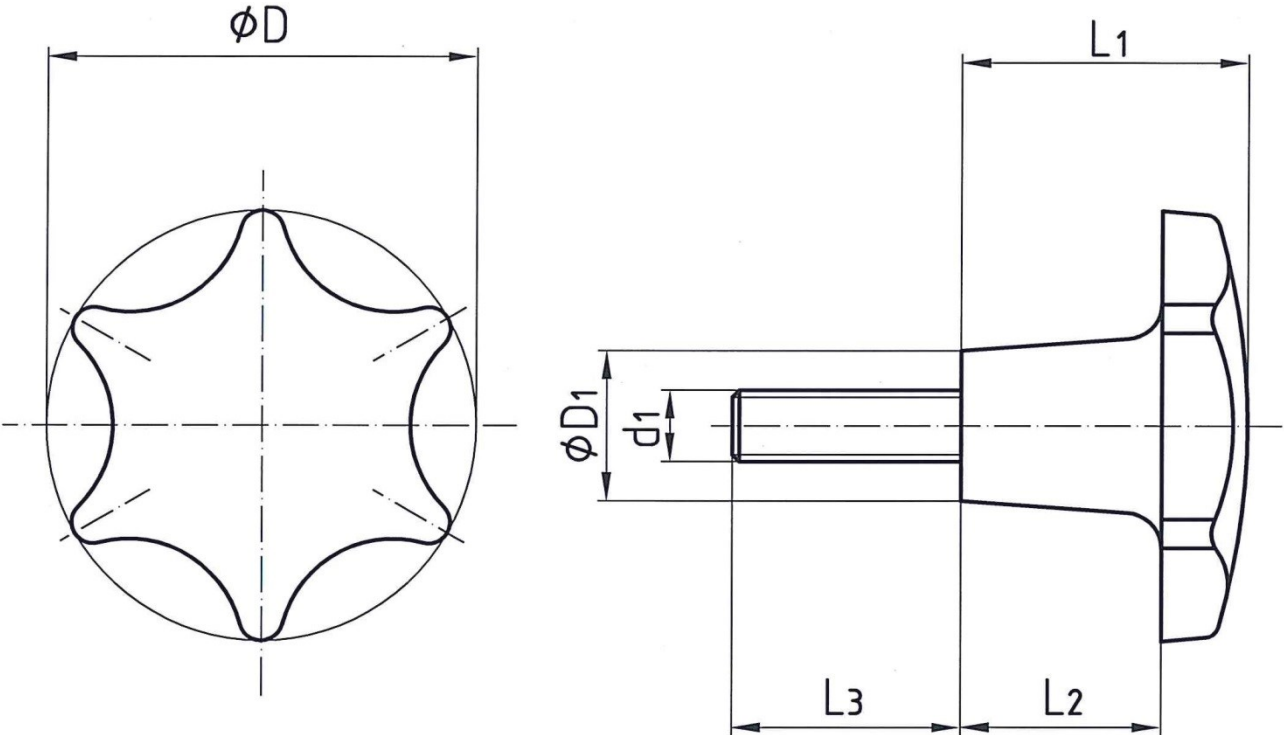

Star-shaped plastic handles with nut

Product No.	Name	Size $\varnothing d_1$	Size $\varnothing D$	Size $\varnothing D_1$	Thread length L_1	Thread length L_2	Thread length L_3	Color
114090046	Star-shaped handle with nut M5	M5	30	12	25	18	15	Black
114090047	Star-shaped handle with nut M6	M6	40	14	30	21	18	Black
114090035	Star-shaped handle with nut M8	M8	50	17	35	25	22	Black
114090036	Star-shaped handle with nut M10	M10	60	21	40	28	25	Black
114090037	Star-shaped handle with nut M12	M12	68	25	45	31	28	Black

Plastic balls

Product No.	Name	Size $\varnothing d_1$	Size $\varnothing d_2$	Size $\varnothing D$	Thread length L_1	Thread length L_2	Color
114090151	ball M4x0,70-6H	M4	5	10	9	7	Black
114090180	ball M6	M6	8	16	15	11	Black
114090179	ball M8	M8	12	20	18	13	Black
114090158	ball M8	M8	15	25	22,5	16	Black
114090173	ball M10x1,5-6H	M10	18	32	29,5	18	Black
114090176	ball M12x1,75-6H	M12	22	40	37	22	Black
114090177	ball M16	M16	27	50	46	28	Black
114090052	ball M5	M5	6	12	11	9	Red

Clearance sale**Plastic clamping lever with screw**

Product No.	Name	Size $\varnothing d_1$	Size $\varnothing D$	Thread length a	Thread length L	Color
114090231	Clamping lever with screw M6	M6	19	60	10,5	Black
114090231	Clamping lever with screw M6	M6	19	60	10,5	Red
114090231	Clamping lever with screw M6	M6	19	60	10,5	Yellow
114090235	Clamping lever with screw M6	M6	19	60	15	Black
114090233	Clamping lever with screw M10	M10	27	80	18	Yellow
114090258	Clamping lever with screw M12	M12	30	90	21,5	Black
114090234	Clamping lever with screw M12	M12	30	90	21,5	Red

Plastic clamping lever with nut

Product No.	Name	Size $\varnothing d_1$	Size $\varnothing D$	Thread length a	Thread length L	Color
114090246	Clamping lever with nut M8	M8	23	70	22	Black

Star-shaped plastic handles with screw