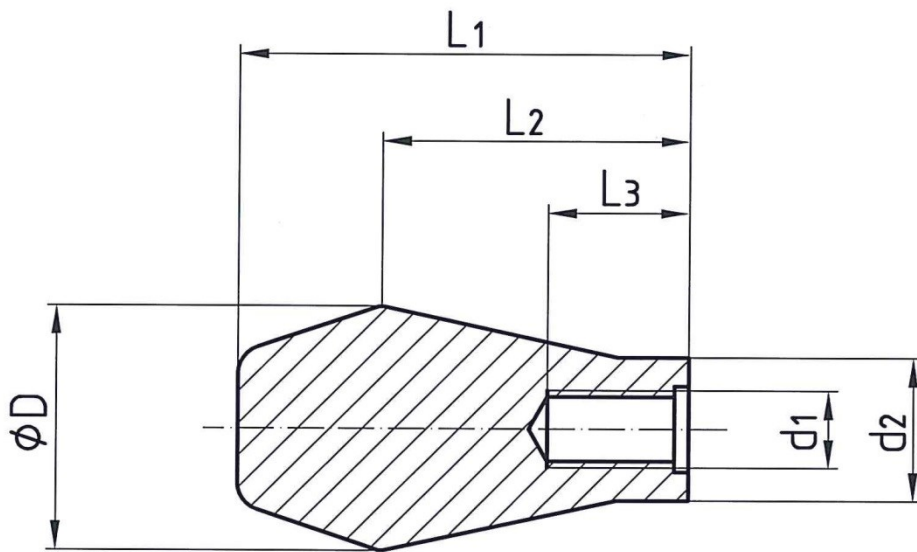

Plastic tapered handles