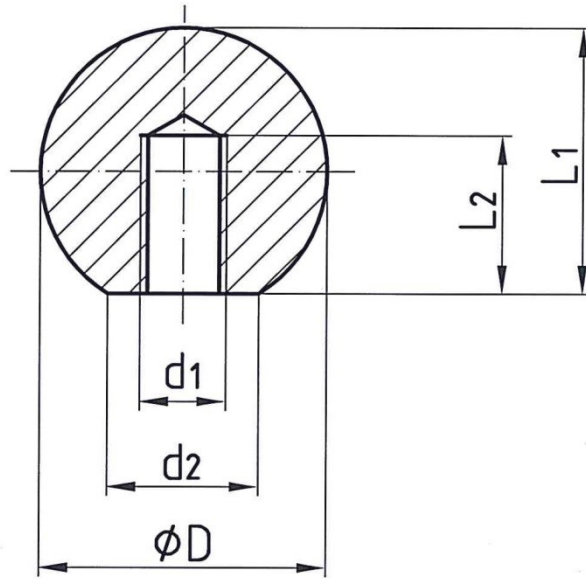

Plastic balls