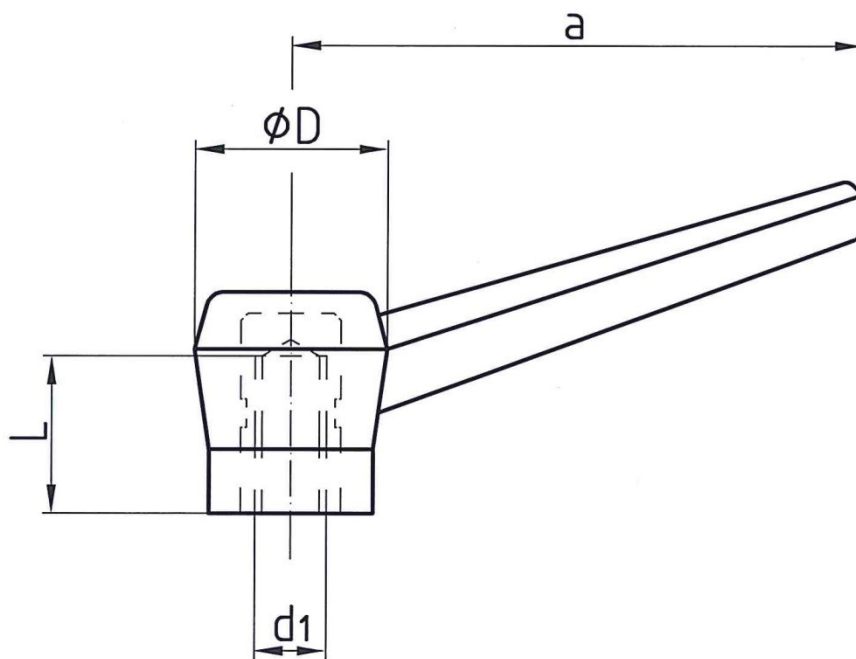

Plastic balls

Product No.	Name	Size $\varnothing d_1$	Size $\varnothing d_2$	Size $\varnothing D$	Thread length L_1	Thread length L_2	Color
114090151	ball M4x0,70-6H	M4	5	10	9	7	Black
114090180	ball M6	M6	8	16	15	11	Black
114090179	ball M8	M8	12	20	18	13	Black
114090158	ball M8	M8	15	25	22,5	16	Black
114090173	ball M10x1,5-6H	M10	18	32	29,5	18	Black
114090176	ball M12x1,75-6H	M12	22	40	37	22	Black
114090177	ball M16	M16	27	50	46	28	Black
114090052	ball M5	M5	6	12	11	9	Red

Clearance sale**Plastic clamping lever with screw**

Product No.	Name	Size $\varnothing d_1$	Size $\varnothing D$	Thread length a	Thread length L	Color
114090231	Clamping lever with screw M6	M6	19	60	10,5	Black
114090231	Clamping lever with screw M6	M6	19	60	10,5	Red
114090231	Clamping lever with screw M6	M6	19	60	10,5	Yellow
114090235	Clamping lever with screw M6	M6	19	60	15	Black
114090233	Clamping lever with screw M10	M10	27	80	18	Yellow
114090258	Clamping lever with screw M12	M12	30	90	21,5	Black
114090234	Clamping lever with screw M12	M12	30	90	21,5	Red

Plastic clamping lever with nut

Product No.	Name	Size $\varnothing d_1$	Size $\varnothing D$	Thread length a	Thread length L	Color
114090246	Clamping lever with nut M8	M8	23	70	22	Black

Star-shaped plastic handles with screw

Star-shaped plastic handles with nut

Plastic balls

Plastic tapered handles

Plastic clamping lever with nut

Plastic clamping lever with screw